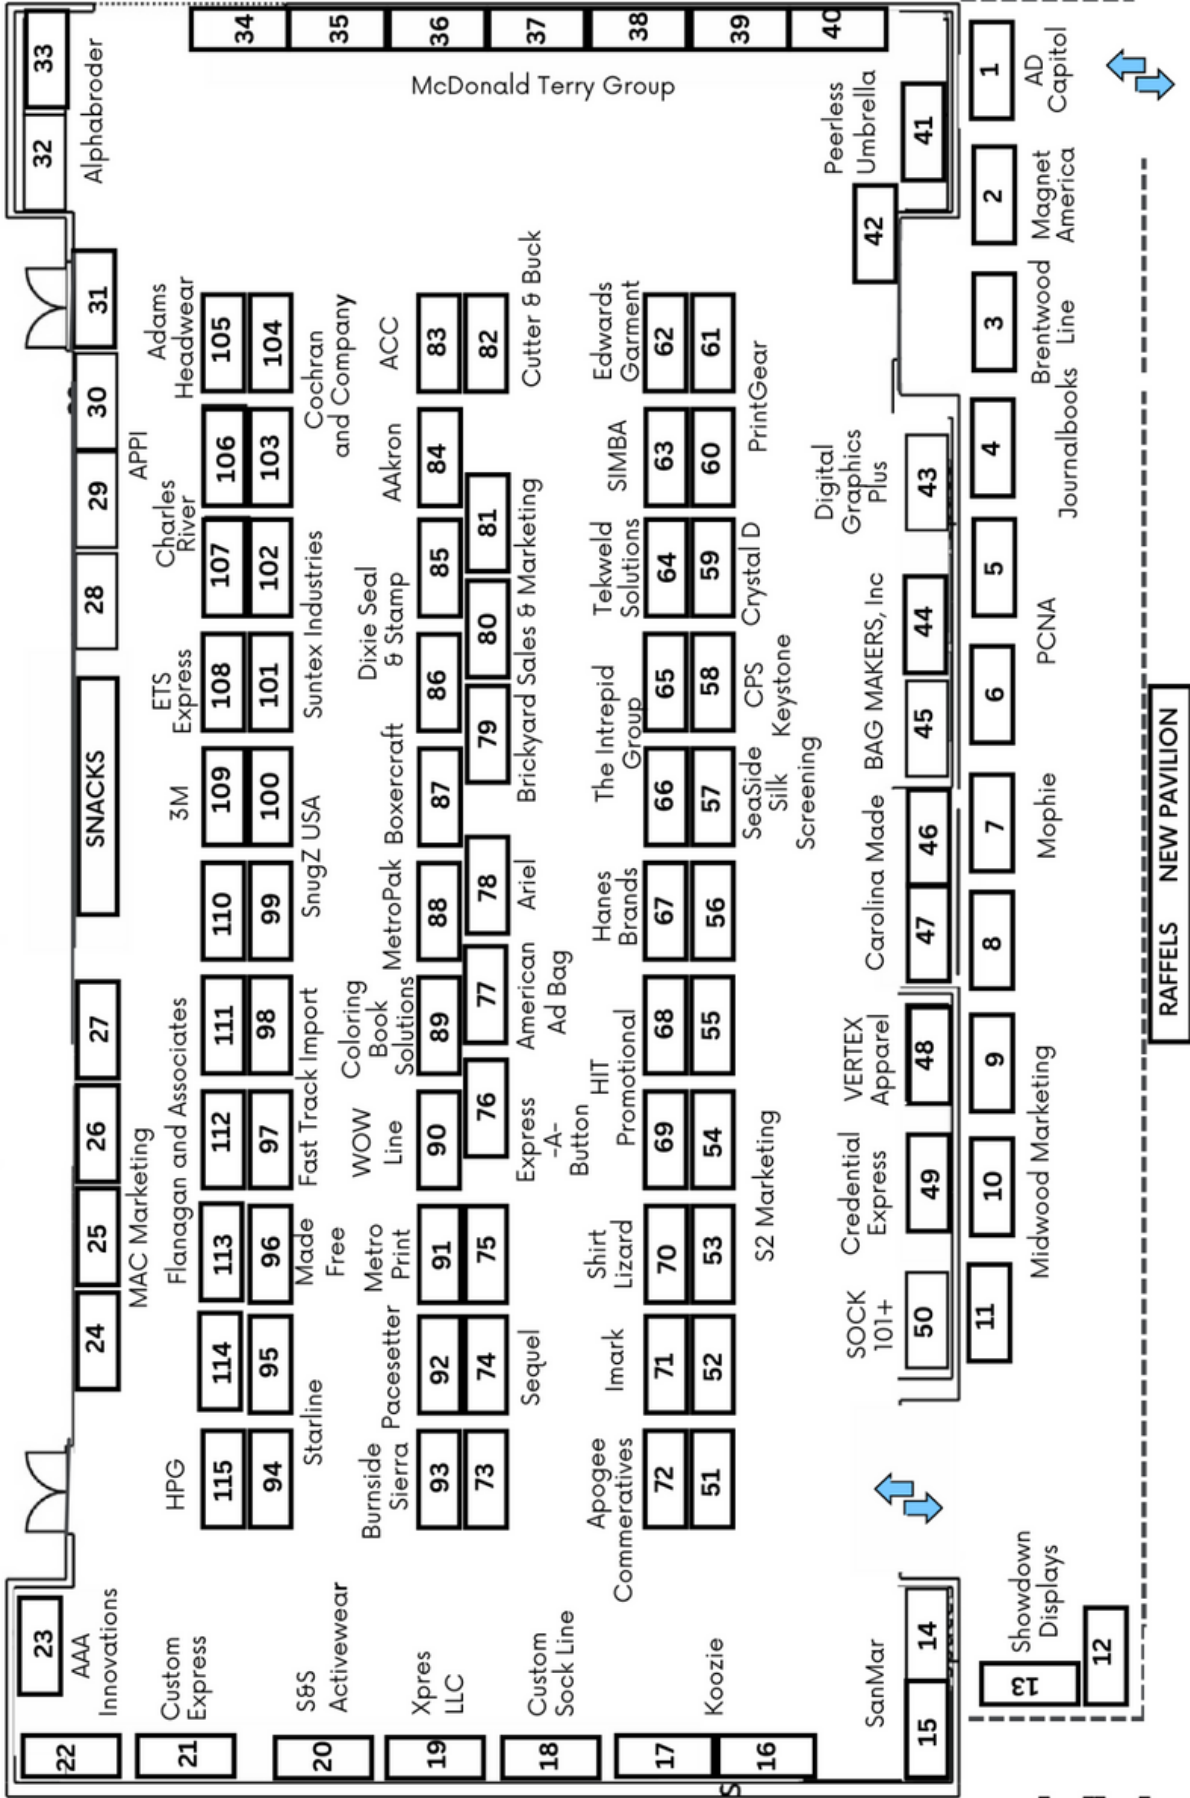

RAFFELS NEW PAVILION

SANIMAR

APOGEE

CAROLINAS CONNECTION 2024

Together, for Good.

SOCK101

TABLE #	COMPANY	EXHIBITOR REP.
1	AD Capitol	Lance Dunn
	AD Capitol	Jeannie Barber
2	Magnet America	Melissa Cline
3	Brentwood Line - The Sour	Matt O'Dell
4	Journalbooks/PCNA	Sedrick Williams
	Journalbooks/PCNA	TIM OBOYLE
5-6	PCNA	Kelley Williams Fouché
7	Mophie	Randy Lindsey
8-11	Midwood Marketing	Jason Snead
12-13	Showdown Displays	Mark Thieleke
14-15	SanMar	Matt Kozar
	SanMar	Kim Cumberland
16-17	Koozie Group	Keleigh Migliorino
18	CUSTOM SOCK LINE, LLC	Stephan Goralczyk
	CUSTOM SOCK LINE, LLC	Vincent Goralczyk
19	Xpres LLC	Matt Roy
20	S&S Activewear	Mark Ketchum
21	CUSTOM EXPRESS	Eric Mullis
	CUSTOM EXPRESS	Jennifer Pliszka
22-23	AAA Innovations	Debra Amato
24-27	MAC Marketing	Mark Chipchase
28-31	APPI	Vincent Deissroth
32-33	Alphabroder	Brian Titus
34-40	McDonald Terry Group	Doug Terry
41-42	Peerless Umbrella Co.	Peter Hiatrides
43	Digital Graphics Plus	Nick Loring
	Digital Graphics Plus	Tara Pearson
	Digital Graphics Plus	Nicholas Loring
44-45	BAG MAKERS, Inc	Jane Ryan
	BAG MAKERS, Inc	Joy Jacobs
46-47	Carolina Made, Inc	Tripp Cherry

TABLE #	COMPANY	EXHIBITOR REP.
	Carolina Made, Inc	Dave Rickard
48	VERTEX Apparel	Jason Fragapane
49	Credential Express	Patty Moran Lee
50	Sock101	Laura Shifflett
51-56	S2 Marketing	Steve Rater
	S2 Marketing	Steve Seifert
57	SeaSide Silk Screening	Zack Sblendorio
	SeaSide Silk Screening	Tristan Oberci
58	CPS/Keystone	Rebecca McLaughlin
59	Crystal D	Denise Hearn
	Crystal D	Denise Davis
60-61	PrintGear	Mary Minus
62	Edwards Garment Company	Tommy Scully
63	Simba Cal	Stuart Seeler
	Simba Cal	Michael Mele
64	Tekweld Solutions	Dan Gardner
65-66	The Intrepid Group	Judy Jetton
67	Hanes Brands	Frankie Collins
68-69	Hit Promotional Products	McCaine Brandt
	Hit Promotional Products	Eric Carr
70	Shirt Lizard	Toby Peltier
	Shirt Lizard	Brandi Peltier
71	Imark	Bart Roberts
72	Apogee Commeratives	Johnny Gautsche
73-75	Sequel	Frank Deaner
76	Express-A-Button	Kim Gasparini
77	American Ad Bag	Lisa Parker
78	Ariel	Tony Limetti
79-81	Brickyard Sales & Marketing	Tony Sabo
	Brickyard Sales & Marketing	Adrian Baker
	Brickyard Sales & Marketing	Thom Ackerman

TABLE #	COMPANY	EXHIBITOR REP.
82	Cutter & Buck	Natasha Beard
	Cutter & Buck	Greg Librillo
83	Atlantic Coast Cotton	Trey Andrews
	Atlantic Coast Cotton	Oliver Wickiser
84	AAKron	Bruce King
85-86	Dixie Seal & Stamp Co.	Sam Blair
87	Boxercraft	Chuck Overman
88	MetroPak	Larry Angello
89	Coloring Book Solution	Patrick Broun
90	WOWLline	Liz Simmons
91	Metro Print, Inc	Frank Kemp
	Metro Print, Inc	Lisa Myers
	Metro Print, Inc	Lindsay Clontz
92	Pacesetter	Tom Faulkner
93	Burnside Sierra Pacific	Paul Kory
	Burnside Sierra Pacific	Scott Whitesell
94-95	Starline, Inc.	Michelle Sherwin
96	MADE FREE	Jeanette Markovich
97-98	Fast Track Import / H C	Kevin Goodale
99-100	SnugZ USA	Jonathan Holt
101-102	Suntex Industries	Craig Dickens
	Suntex Industries	Gwen Kelly
103-104	Cochran and Company	Charlie Cochran
	Cochran and Company	Laura Cochran
105	Adams Headwear /Wh	Michelle Razor
106-107	Charles River Apparel	Eddie Smith
108	ETS EXPRESS. LLC	Laird O'Cain
109	3M Promotional Marke	Jen Guse
110-114	Flanagan and Associat	Rich Conroy
	Flanagan and Associat	Tom Flanagan
115	HPG	Pam Baker